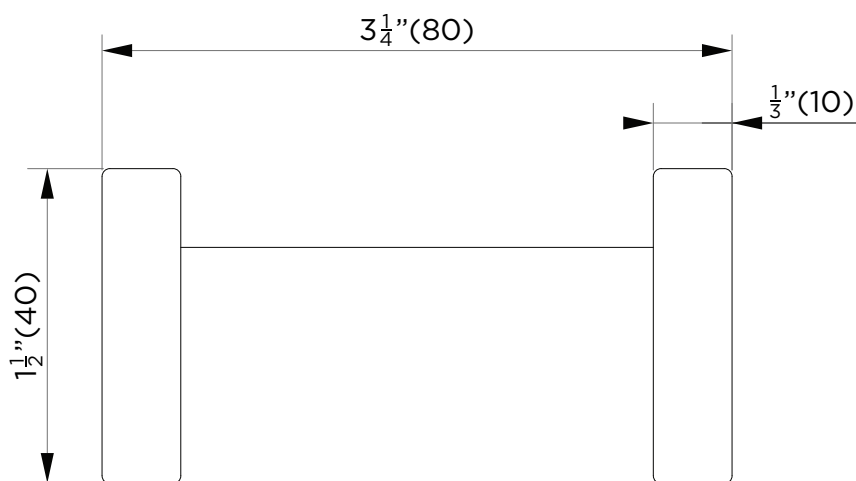

# BATHROOM DOUBLE HOOK

FRONT VIEW

SIDE VIEW

*ATTENTION! Dimensions may vary by up to 3/8". It is highly recommended to pull all dimensions of actual model for installation and measuring purposes.*

**MODEL# AC2HKD**