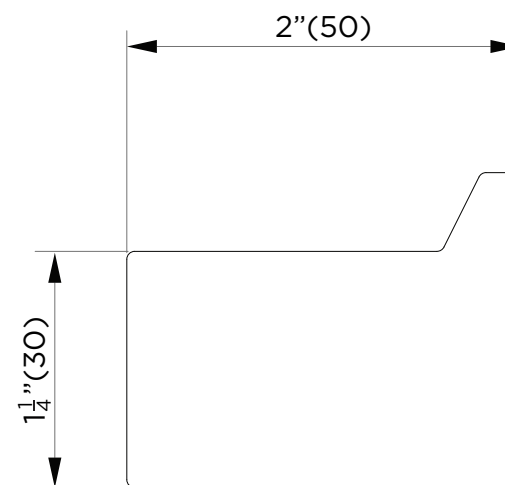

# BATHROOM DOUBLE HOOK

FRONT VIEW

SIDE VIEW

*ATTENTION! Dimensions may vary by up to 3/8". It is highly recommended to pull all dimensions of actual model for installation and measuring purposes.*

**MODEL# AC2HKD**